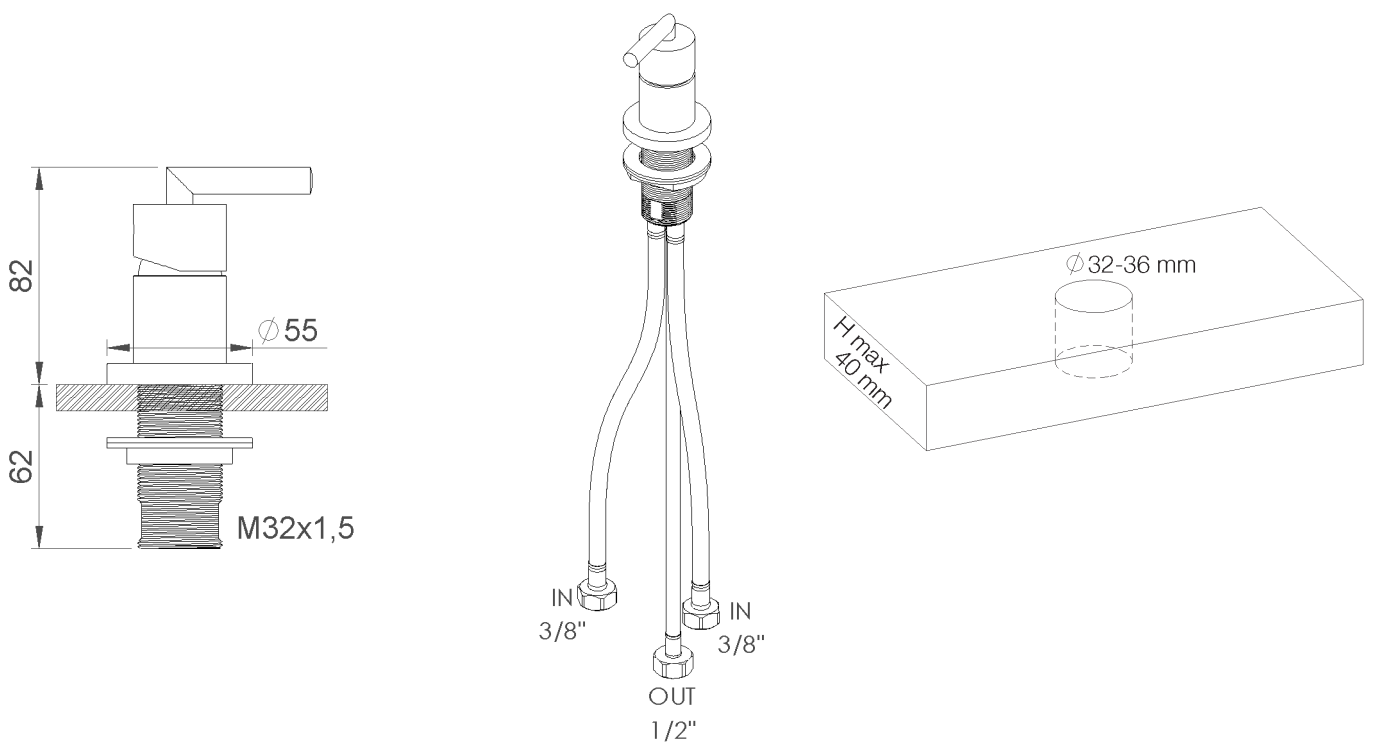

PRODUCT TECHNICAL SHEET

Collection : **DYNAMIC**

Ref. : **4531.--.40**

Mitigeur à poser

Eéngreeps wastafelmengkraan op tafel

Rim-mounted single-lever washbasin mixer

Picture

Product details

Internal mechanism : Mixer ceramic cartridge (90°)

Technical drawing

RA0.V02